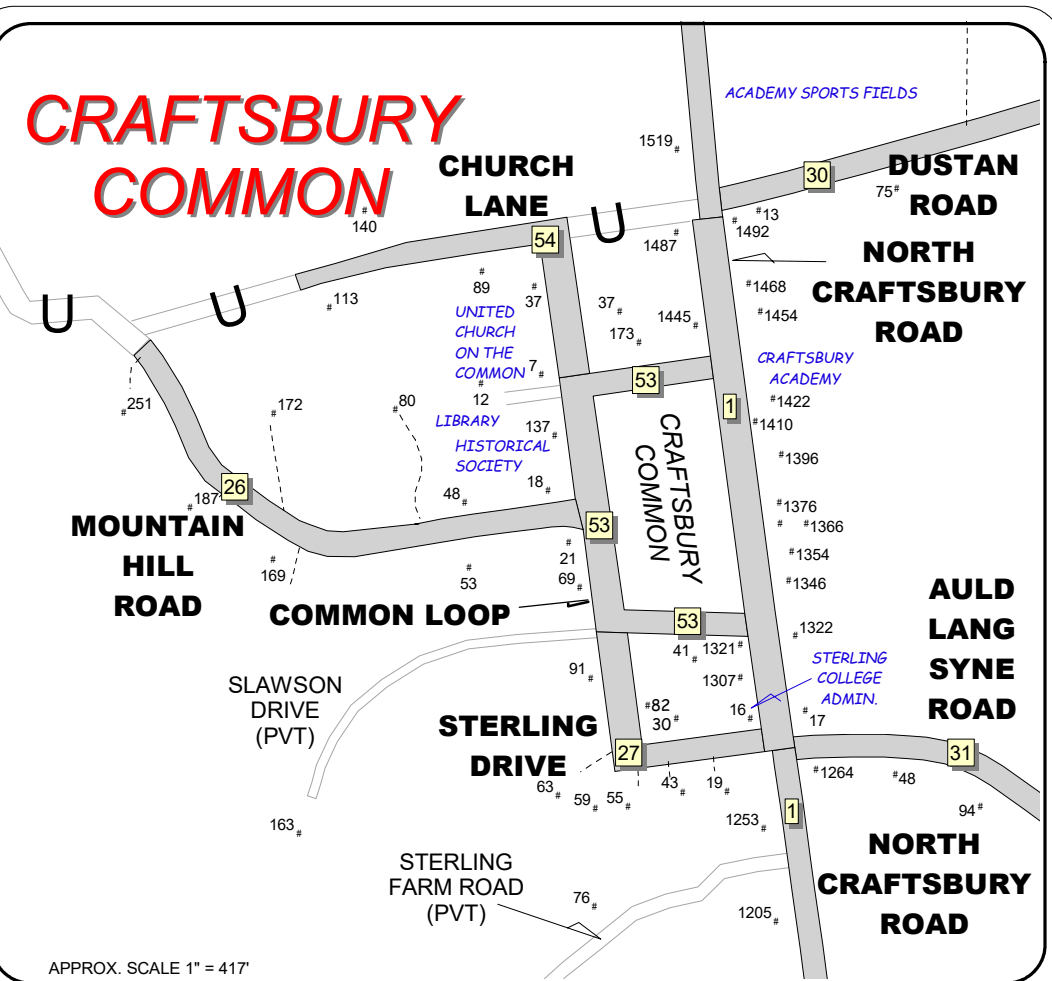

MUIRUX SURVEYS
INCORPORATED
CRAFTSBURY COMMON, VT. -- (802)586-7521

APPROXIMATE SCALE
1" = 2080'

- TRAVELLED TOWN ROAD OR STATE HIGHWAY
- NAMED PRIVATE ROAD OR CLASS 4 TOWN ROAD
- LEGAL TRAIL
- UNTRAVELLED WAY
- PRIVATE DRIVEWAY
- E-911 LOCATION AND ADDRESS
- BROOK

TOWN OF CRAFTSBURY
ORLEANS COUNTY, VERMONT
GENERAL ROAD MAP WITH E-911 LOCATIONS
2026