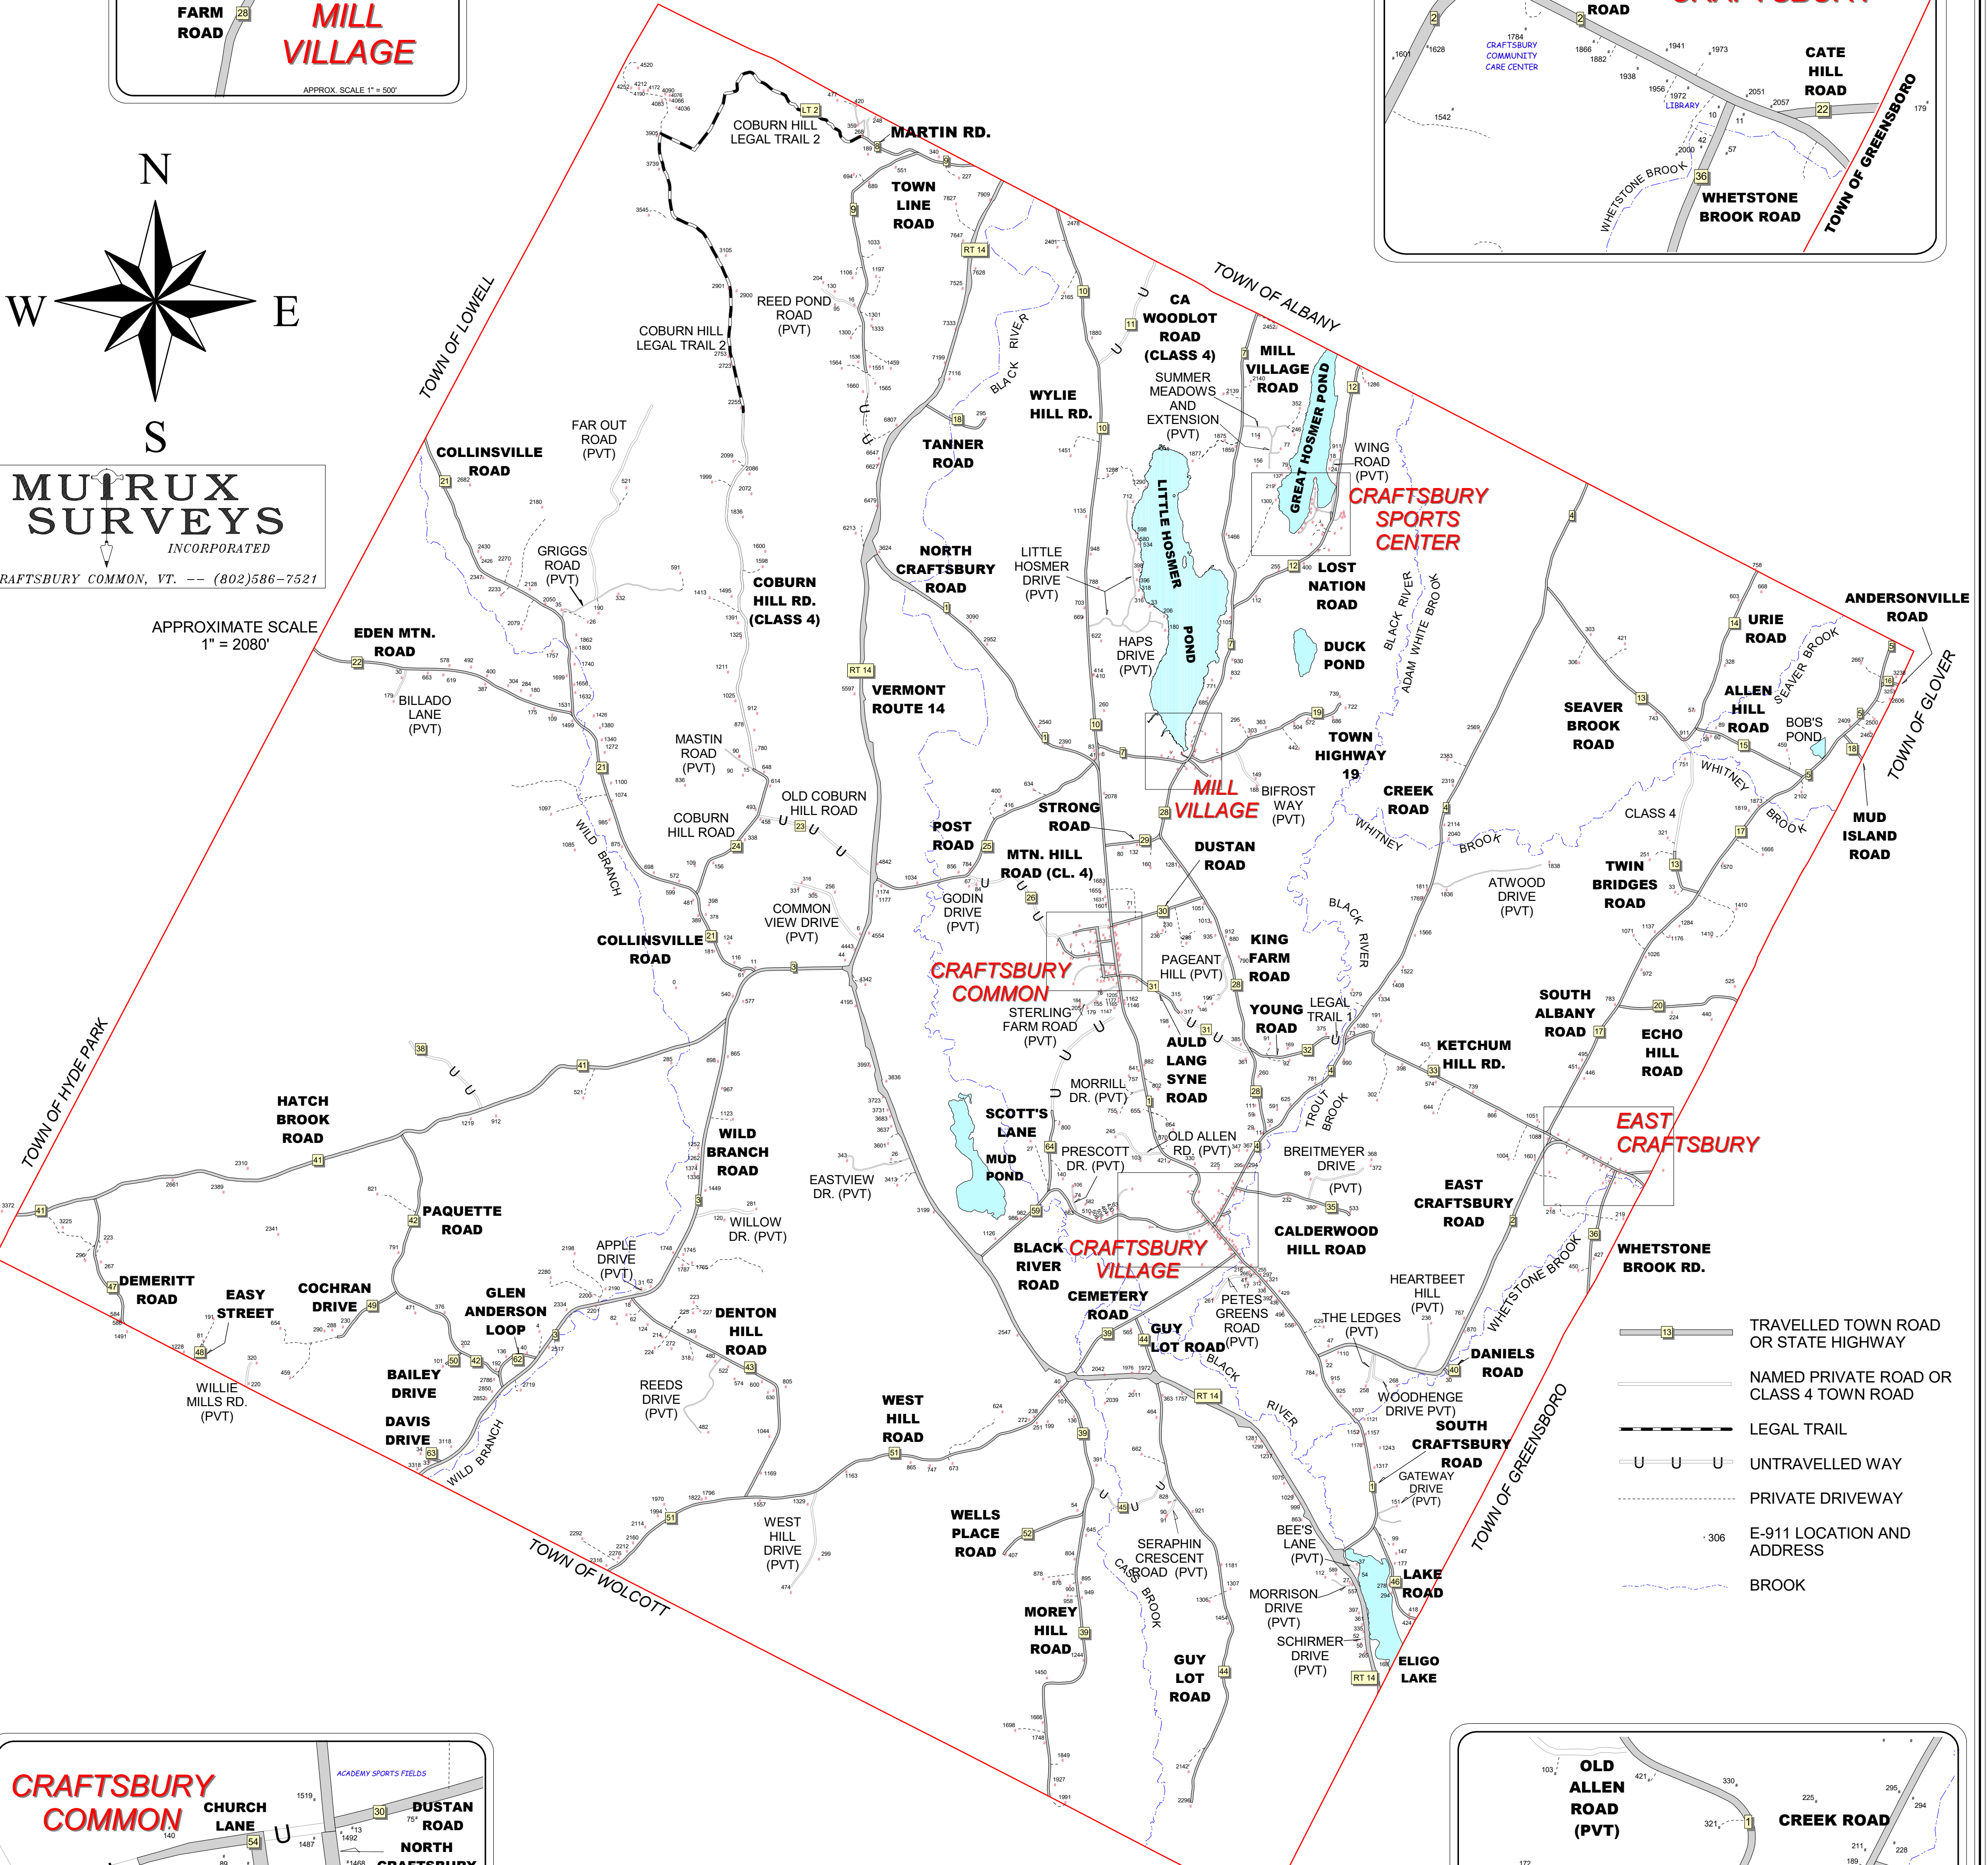

MUIRUX SURVEYS
INCORPORATED
CRAFTSBURY COMMON, VT. -- (802)586-7521

APPROXIMATE SCALE
1" = 2080'

- TRAVELLED TOWN ROAD OR STATE HIGHWAY
- NAMED PRIVATE ROAD OR CLASS 4 TOWN ROAD
- LEGAL TRAIL
- UNTRAVELLED WAY
- PRIVATE DRIVEWAY
- E-911 LOCATION AND ADDRESS
- BROOK

TOWN OF CRAFTSBURY
ORLEANS COUNTY, VERMONT
GENERAL ROAD MAP WITH E-911 LOCATIONS
2026